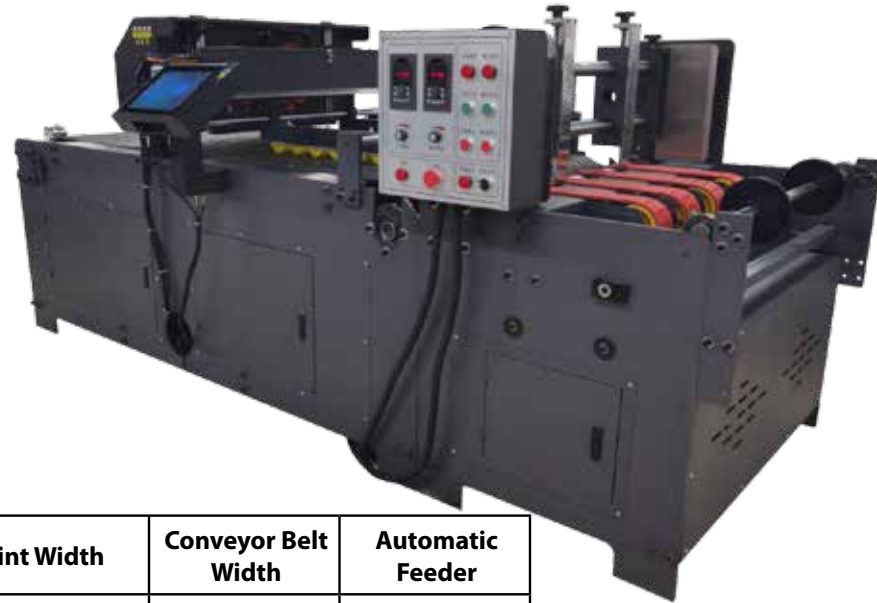

Corrugated Box Printer

Printhead Number	Print Width	Conveyor Belt Width	Automatic Feeder
2	436 MM	800 MM	Friction Feeder

Product Specifications			
Device name	Corrugated Box Printer with Feeder		
Device model	HK-SP1200WA		
Printhead type	HPX552		
Number of printheads	2		
Printing width	436 MM		
Printing precision	1200*300 DPI	1200*600 DPI	1200*1200 DPI
Printing mode	Sketch	HD	Ultra HD
Printing speed	0-48m/min adjustable	0-24m/min adjustable	0-12m/min adjustable
Printing technology	Thermal foaming technology, Feathering technology		
Printing medium	Water absorbing material		
Printhead Height	1-100 MM adjustable		
Ink type	Water-based Pigment or Dye Ink		
Ink color	C/M/Y/K		
Image format	JPG, PDF, PSD, BMP, TIFF, GIF, TGA, EPS, DCS, EPS and so on		
Operating system	Win7/Win10/Win11		
Language interface	Chinese/English (any other language can be customized)		
Control mode	Standard industrial-grade tablet computer, color touch screen		
Working environment	Temperature 15°C - 35°C, humidity 20%-80%, non-condensing state		
Working power	480W		
Input voltage	AC 110/220V, 50/60HZ		
Data transmission interface	Gigabit network interface transmission		
Width of conveyor belt	Standard width: 800 MM /1300MM, any width can be customized		
Length of conveyor belt	Standard length: 2000 MM, any length can be customized		

Hi-Tech - SinglePass Digital Printer

Hi-Tech the leads in print finishing equipment and an demand printers buying the unique product to print cartons, boxes, napkins, envelope, paper, bags etc...

A3 Page Wide Printer